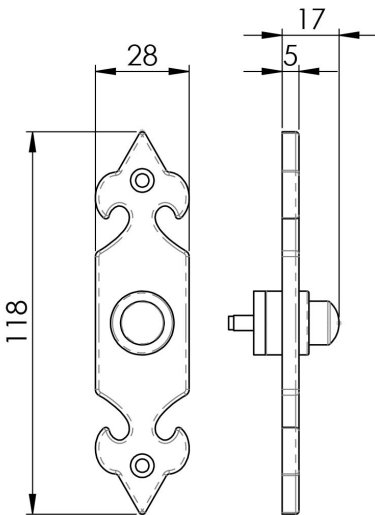

Fleur de lys' Bell Push

LF5534

Black Antique bell push with fleur-de-lys pattern. Comes with a 10 year mechanical guarantee. Ludlow Black Antique is a traditional range of furniture with a powder coated Black finish.